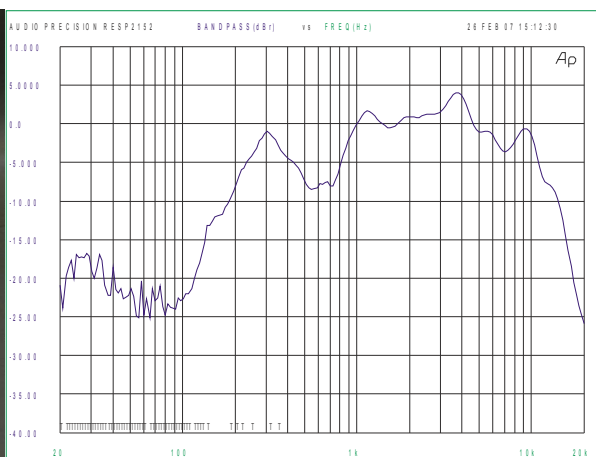

## SIP10(20)

### 100V uni-direccional projector

#### DESCRIPTION

SIP10/20(F) are fire-protected projectors designed for maximum reliability emergency evacuation system, and which quality is prone for regular public address and background music uses.

#### SPECIFICATIONS

- Power 3/6/10W (20W-SIP20)
- Voltage 100V
- Freq. response 200Hz-14kHz±5dB
- SPL 92dBA/W/m
- SPL max 1m 102dBA/105dBA(SIP10/20)
- Diameter Ø 138mm
- Length 205mm
- Weight 2.1Kg
- IP 55
- Dispersion 100°